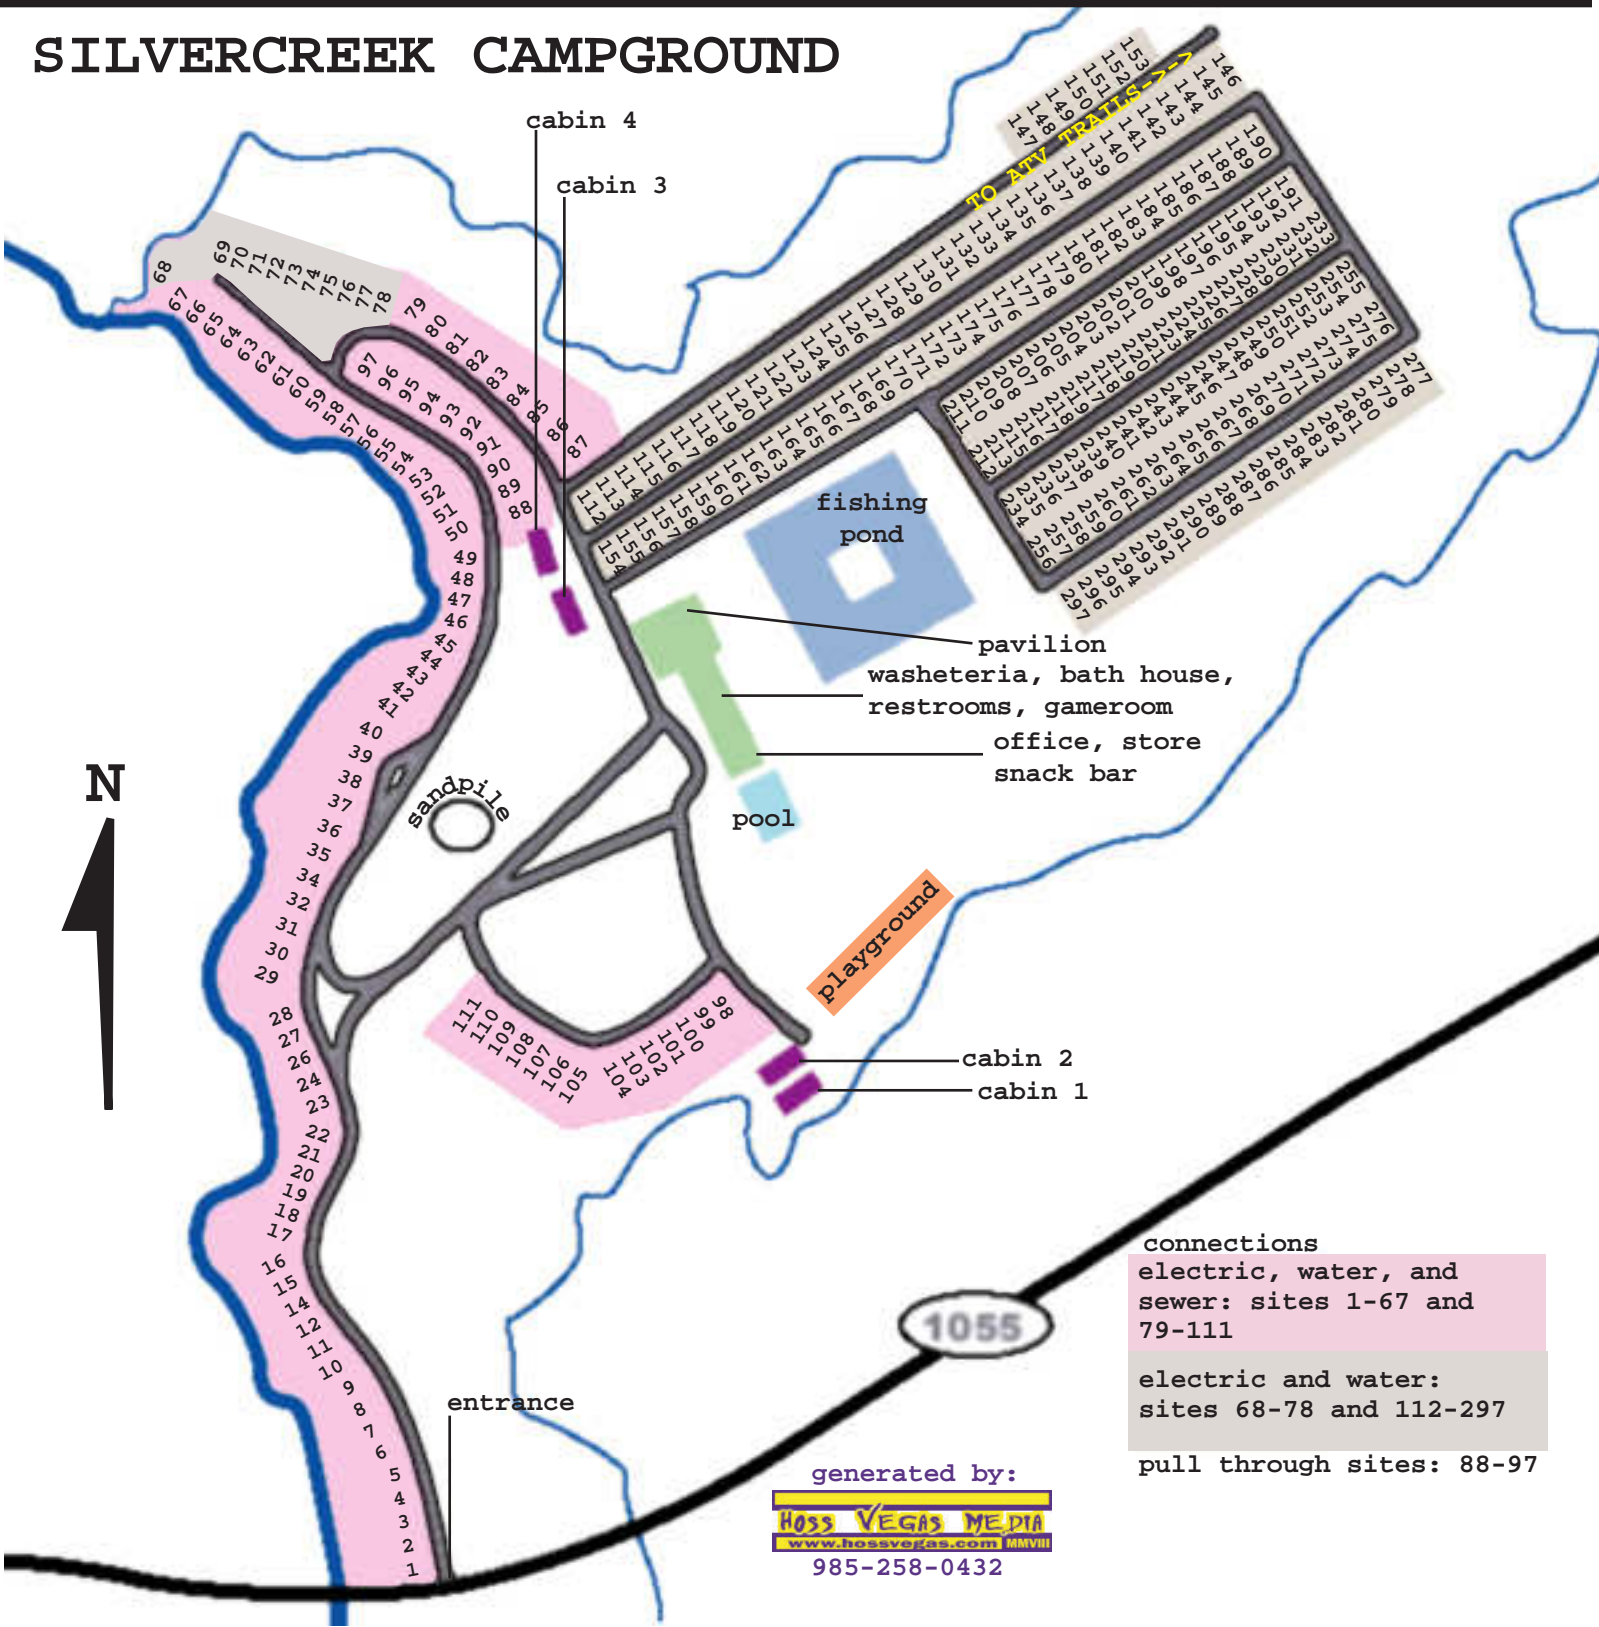

SILVERCREEK CAMPGROUND

connections
 electric, water, and
 sewer: sites 1-67 and
 79-111

electric and water:
 sites 68-78 and 112-297

pull through sites: 88-97

generated by:
Hoss Vegas Media
www.hossvegas.com MMVII
 985-258-0432